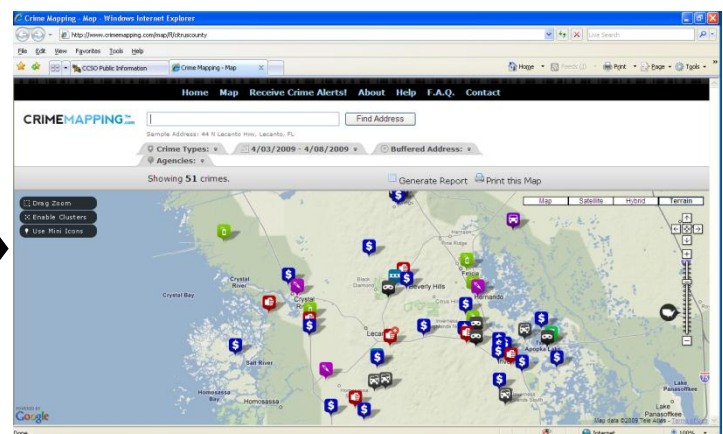

CITRUS COUNTY SHERIFF'S OFFICE

A Nationally Accredited Law Enforcement Agency

**SHERIFF
JEFFREY J. DAWSY**

Citrus County Crime Mapping

You are a 'Point and Click' away from being better informed and better involved in preventing crime. To find out what is happening in your community, go to our Crime Mapping site.

1. Visit www.sheriffcitrus.org and select "Public Information"

2. Click on "Crime Mapping"

If you require further information, you may contact the Citrus County Sheriff's Office at 352-726-4488.

3. Directions, Options and Settings

A. Enter Address: i.e. 1234 N. Main Street, Inverness, Florida 34450

The screenshot shows the Crime Mapping website interface. At the top, there is a navigation bar with links: Home, Map, Receive Crime Alerts!, About, Help, F.A.Q., and Contact. Below this is a search bar with a 'Find Address' button. A sample address is provided: 'Sample Address: 44 N Lecanto Hwy, Lecanto, FL'. Below the search bar are filters for 'Crime Types', 'Date Range' (4/03/2009 - 4/08/2009), and 'Buffered Address'. The main area displays a map with various crime icons (e.g., dollar signs, red exclamation marks) and a 'Showing 51 crimes' notification. On the left side of the map, there are controls for 'Drag Zoom', 'Enable Clusters', and 'Use Mini Icons'. On the right side, there are map style options: 'Map', 'Satellite', 'Hybrid', and 'Terrain'. At the bottom right, there are zoom and pan controls. A black shaded bar at the top of the map area contains 'Generate Report' and 'Print this Map' buttons.

A. Enter Address: i.e. 1234 N. Main Street, Inverness, Florida 34450

B. Select Crime Types

C. Select Date Range

D. Select Buffered Address (optional)

E. Select Map Type

F. Zoom In/Out & Pan

G. Print Reports and Map