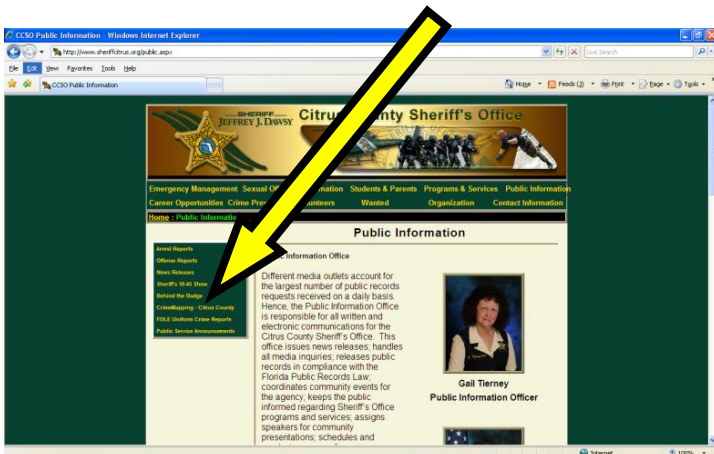

CITRUS COUNTY SHERIFF'S OFFICE

A Nationally Accredited Law Enforcement Agency

**SHERIFF
JEFFREY J. DAWSY**

Citrus County Crime Mapping

You are a 'Point and Click' away from being better informed and better involved in preventing crime. To find out what is happening in your community, go to our Crime Mapping site.

1. Visit www.sheriffcitrus.org and select "Public Information"

2. Click on "Crime Mapping"

If you require further information, you may contact the Citrus County Sheriff's Office at 352-726-4488.

3. Directions, Options and Settings

A. Enter Address: i.e. 1234 N. Main Street, Inverness, Florida 34450

The screenshot shows the Crime Mapping website interface. At the top, there is a navigation bar with links: Home, Map, Receive Crime Alerts!, About, Help, F.A.Q., and Contact. Below this is a search bar with a 'Find Address' button. A sample address is provided: 'Sample Address: 44 N Lecanto Hwy, Lecanto, FL'. Below the search bar are filters for 'Crime Types', 'Date Range' (4/03/2009 - 4/08/2009), and 'Buffered Address'. The main area displays a map with various crime icons (e.g., dollar signs, red exclamation marks) and a 'Showing 51 crimes' notification. On the left side of the map, there are controls for 'Drag Zoom', 'Enable Clusters', and 'Use Mini Icons'. On the right side, there are map style options: 'Map', 'Satellite', 'Hybrid', and 'Terrain'. At the bottom right, there are zoom and pan controls. A black shaded bar at the top of the map area contains 'Generate Report' and 'Print this Map' buttons.

A. Enter Address: i.e. 1234 N. Main Street, Inverness, Florida 34450

B. Select Crime Types

C. Select Date Range

D. Select Buffered Address (optional)

E. Select Map Type

F. Zoom In/Out & Pan

G. Print Reports and Map